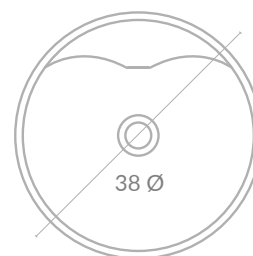

FLORA SOLIDSURFACE

Lavabo in Solid Surface

Waschbecken aus solid surface

Solid surface sink

Plan de travail solid surface

90